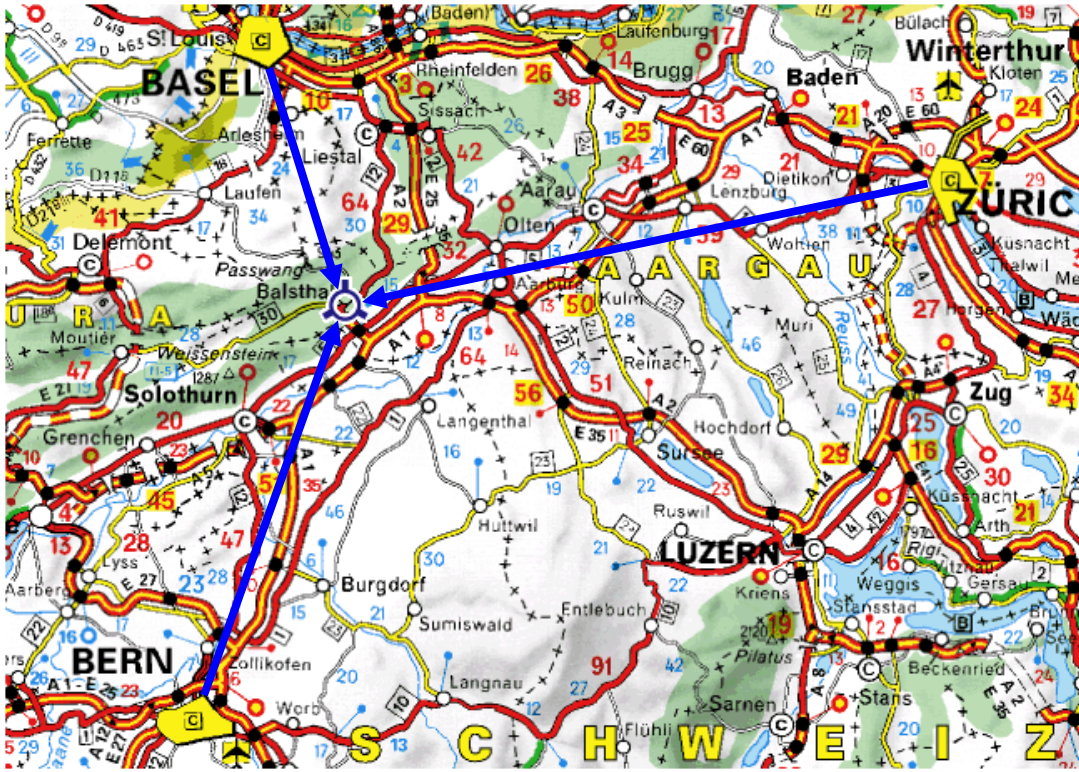

## Driving Directions

LaFranchi Consulting & Engineering  
Falkensteinerstrasse 2  
CH-4710 Balsthal

### Balsthal, Falkensteinerstrasse 2